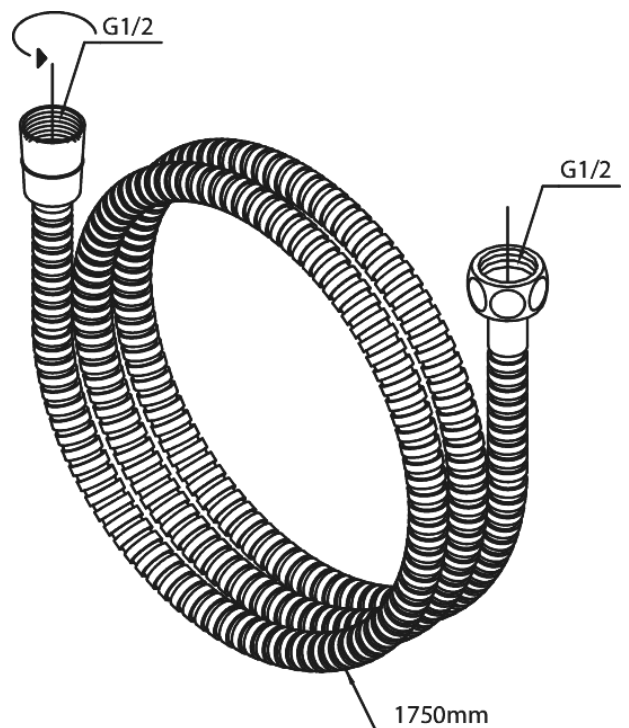

Shower Accessories

Shower Hose Metal 1750 mm

Article no.: 7665387
Finish: Brushed Copper PVD
Series: Shower Accessories

EAN no.: 5708516828259

FM Mattsson Mora Group Denmark
Østbirkvej 2, DK-5240 Odense NØ