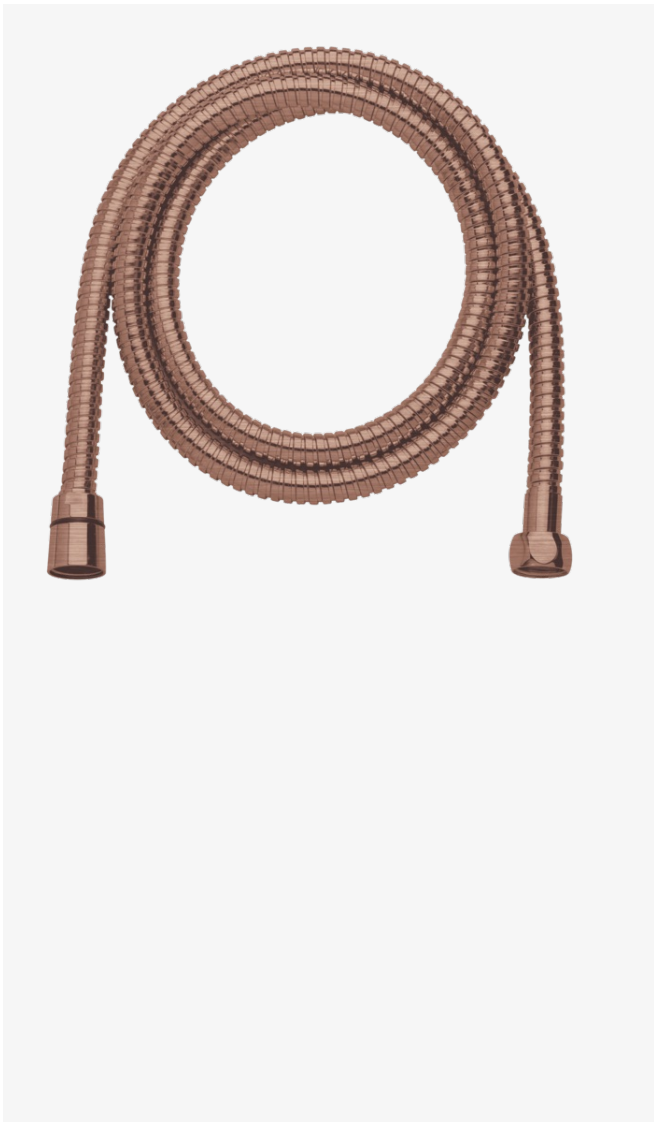

Shower Accessories

Shower Hose Metal 1750 mm

Article no.: 7665387
Finish: Brushed Copper PVD
Series: Shower Accessories

EAN no.: 5708516828259

FM Mattsson Mora Group Denmark
Østbirkvej 2, DK-5240 Odense NØ